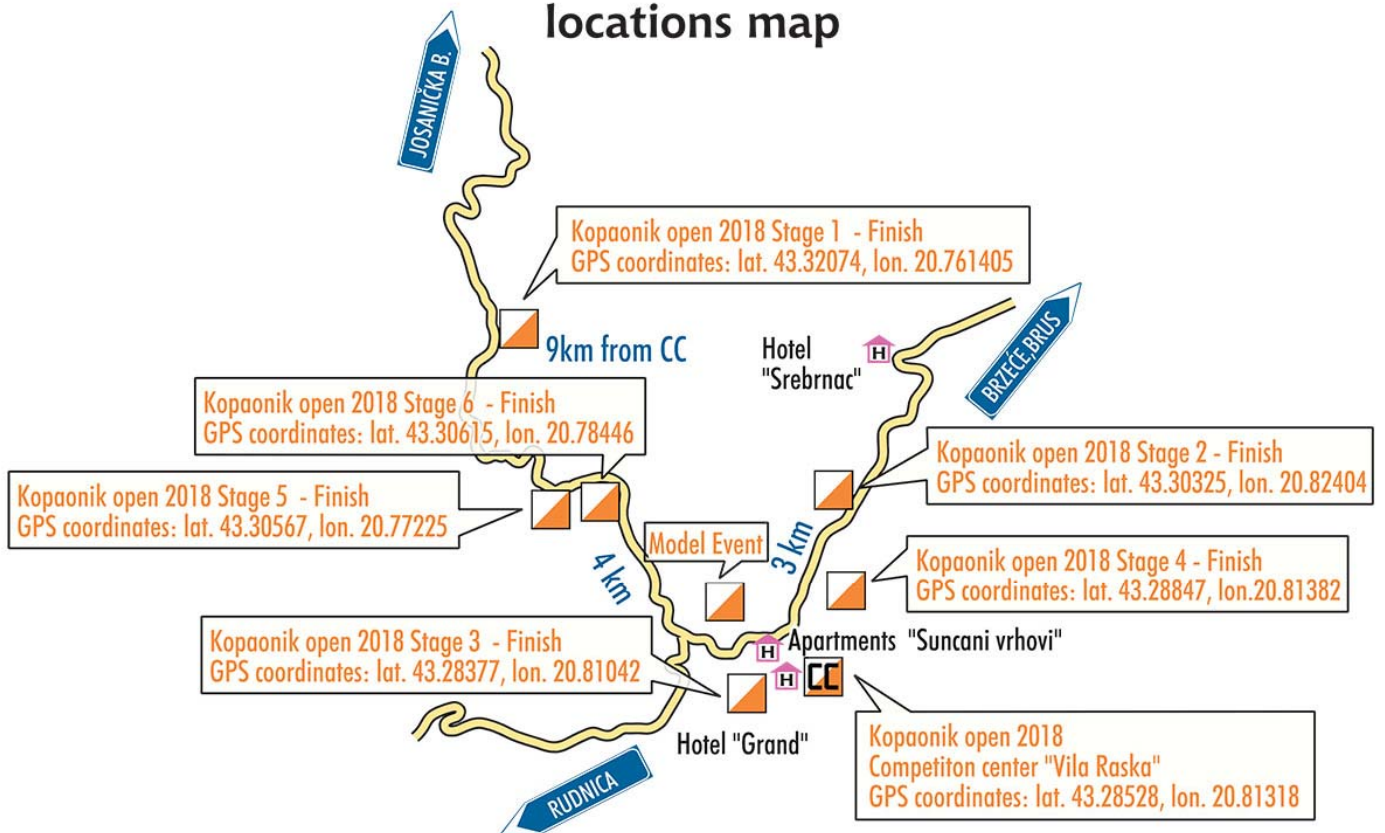

Locations of interest

KOPAONIK OPEN 2018 locations map

DISTANCES:

- Competition center "Vila Raska" - Model Event - 1km
- Competition center "Vila Raska" - Kopaonik open 2018 Stage 1 - 9km
- Competition center "Vila Raska" - Kopaonik open 2018 Stage 2 - 3km
- Competition center "Vila Raska" - Kopaonik open 2018 Stage 3 - 0,3km
- Competition center "Vila Raska" - Kopaonik open 2018 Stage 4 - 0,4km
- Competition center "Vila Raska" - Kopaonik open 2018 Stage 5 - 3km
- Competition center "Vila Raska" - Kopaonik open 2018 Stage 6 - 6km

Propositions for “Pancic“ Downhill Score (stage 3)

The type of the stage is a Score. Start is mass, at 10:00 a.m. for all categories at Pančić's top.

Available time to finish the race is 45 minutes.

- You have 25 minutes available to collect points by punching the controles. After this time, negative points will be applied in following way:
 - For every minut delay 10 negative points in arrival time from 26 to 35 minute from start
 - For every minut delay 20 negative points in arrival time from 36 to 45 minute from start
- There are three type of control values available and will be clearly marked on the maps:
 - 10 points – controles marke as red
 - 20 points – controles marke as blue
 - 30 points – controles marke as green

All competitors will be exported by Pancic ski lift before the start. You need to be in front the Pancic ski lift at 09:00 a.m.

The winner is one who have the biggest number of points.

Kopko O-camp

Kopko O-camp will be held from 23rd to 27th of July, on Kopaonik, immediately after the closing of the championship in orienteering, Kopaonik Open 2018. All information about Kopko O-camp will be in the separate camp bulletin.